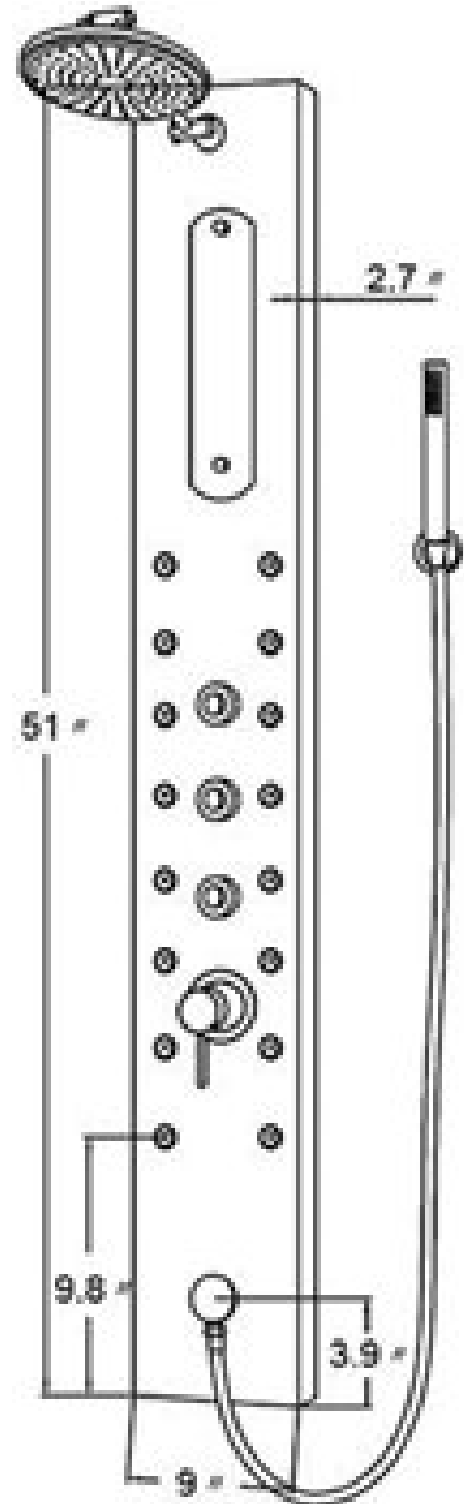

STAINLESS STEEL SHOWER PANEL RAIN STYLE MASSAGE JETS SYSTEM WITH HANDHELD SHOWER SPECIFICATIONS

Size

Specs

- Material: 304 stainless steel
- Function: rain, hydromassage jets, hand shower
- Shower hose: 150 cm
- Installation method: Wall Mount
- Hose connection: 1/2"

Premium Material - 304 stainless steel construction, brushed craftsmanship with a high-end look. Rustproof and high temperature resistant for durability.

Multifunctional Panel - This shower panel includes functions: rain, massage jets, hand shower. You can enjoy different functions while taking a shower and relax after a long work.

Tube Design - This shower panel adopts a separate line for hot and cold water. Reinforced pipes on the back with standard hydraulic connection. Hose port: 1/2 inch.

Easy Installation - Wall mounted design, includes all mounting accessories, quick and easy to install.

All dimensions and specifications are nominal and may vary. Use actual products for accuracy in critical situations.